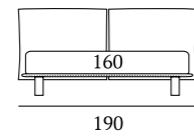

Curious Autoportante

DI SERIE:

Piede in ABS **Bolt** h cm 19

OPTIONAL:

Piede in plexiglass **Jiff** h cm 19

Piede in metallo **Top** h cm 18-23, finitura satinato

Piede in metallo **Hang, Gate, Glam** h cm 24, finiture cromo, bianco, manganese

AS STANDARD:

Bolt ABS foot H 19 cm

OPTIONALS:

Jiff plexiglas foot H 19 cm

Top metal foot H 18-23 cm, finish: satin

Hang, Gate, Glam metal feet H 24 cm, finishes: chrome, white, manganese

PIEDI IN METALLO

Piede Glam H cm 14-18-24, finiture cromo, bianco, manganese

Piede ABS **Bolt** H cm 19

Bolt ABS foot H 19 cm