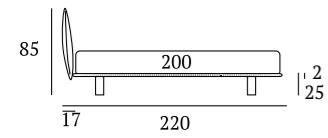

Curious Autoportante

DI SERIE:

Piede in ABS **Bolt** h cm 19

OPTIONAL:

Piede in plexiglass **Jiff** h cm 19

Piede in metallo **Top** h cm 18-23, finitura satinato

Piede in metallo **Hang, Gate, Glam** h cm 24, finiture cromo, bianco, manganese

AS STANDARD:

Bolt ABS foot H 19 cm

OPTIONALS:

Jiff plexiglas foot H 19 cm

Top metal foot H 18-23 cm, finish: satin

Hang, Gate, Glam metal feet H 24 cm, finishes: chrome, white, manganese

PIEDI IN METALLO

Piede Glam H cm 14-18-24, finiture cromo, bianco, manganese