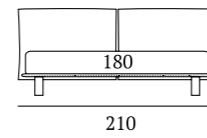

Curious Autoportante

DI SERIE:

Piede in ABS **Bolt** h cm 19

OPTIONAL:

Piede in plexiglass **Jiff** h cm 19

Piede in metallo **Top** h cm 18-23, finitura satinato

Piede in metallo **Hang, Gate, Glam** h cm 24, finiture cromo, bianco, manganese

AS STANDARD:

Bolt ABS foot H 19 cm

OPTIONALS:

Jiff plexiglas foot H 19 cm

Top metal foot H 18-23 cm, finish: satin

Hang, Gate, Glam metal feet H 24 cm, finishes: chrome, white, manganese

PIEDI IN METALLO

Piede Glam H cm 14-18-24, finiture cromo, bianco, manganese