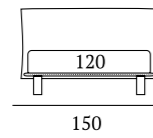

AS STANDARD:

Bolt ABS foot H 19 cm

OPTIONALS:

Jiff plexiglas foot H 19 cm

Top metal foot H 18-23 cm, finish: satin

Hang, Gate, Glam metal feet H 24 cm, finishes: chrome, white, manganese

PIEDI IN METALLO

Piede Glam H cm 14-18-24, finiture cromo, bianco, manganese

Piede ABS **Bolt** H cm 19

Bolt ABS foot H 19 cm