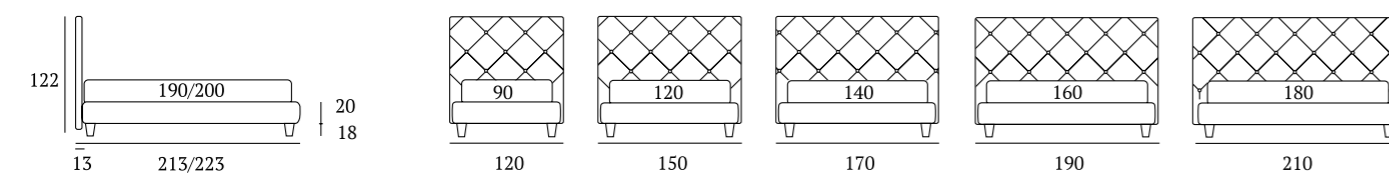

Diamond

DI SERIE:
Piede in legno **Circle** h cm 6, colore wengè

OPTIONAL:
Piede in legno **Circle** h cm 6-10, colori bianco, naturale, wengè
Piede in legno **Classic** h cm 10, colori bianco, naturale, wengè

AS STANDARD:
Circle wooden foot H 6 cm, colour: wenge

OPTIONALS:
Circle wooden foot H 6-10 cm, colours: white, natural, wenge
Classic wooden foot H 10 cm, colours: white, natural, wenge

Diamond Lift

DI SERIE:
Piede in legno **Conic** h cm 18, colore wengè

OPTIONAL:
Piedi in legno **Conic, Classic, Log** h cm 18, colori bianco, naturale, wengè
Piedi in metallo **Fine, Glam, Peak, Max** h cm 18, finiture cromo, bianco, manganese

AS STANDARD:
Conic wooden foot H 18 cm, colour: wenge

Max foot H 14-18 cm, finishes: chrome, white, manganese