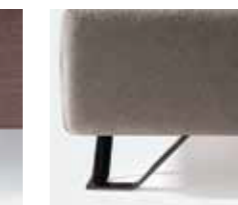

Piede Max H cm 14-18, finiture cromo, bianco, manganese

Max foot H 14-18 cm, finishes: chrome, white, manganese