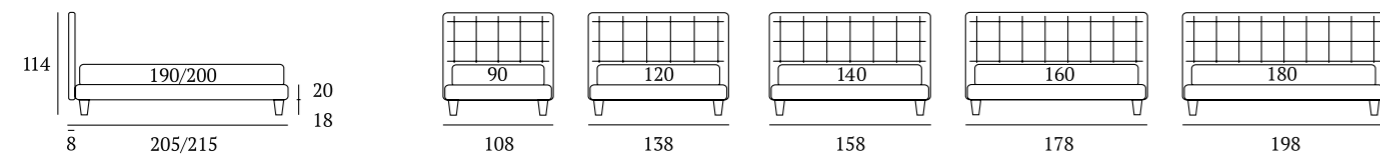

Fancy Lift

DI SERIE:
Piede in legno **Conic** h cm 18, colore wengè

OPTIONAL
Piedi in legno **Conic, Classic** h cm 18, colori bianco, naturale, wengè
Piedi in metallo **Fine, Peak, Lux** h cm 18, finiture cromo, bianco, manganese

AS STANDARD:
Conic wooden foot H 18 cm, colour: wenge

OPTIONALS:
Conic, Classic wooden feet H 18 cm, colours: white, natural, wenge
Fine, Peak, Lux metal feet H 18 cm, finishes: chrome, white, manganese

PIEDI IN LEGNO

Piede Cubic
H cm 6 -10-14-18,
colori wengè, naturale,
bianco, grigio

*Cubic foot
H 6-10-14-18 cm,
colours: wenge, natural,
white, grey*

Piede Conic H cm 14-18,
colori wengè, naturale,
bianco

*Conic foot H 14-18 cm,
colours: wenge, natural,
white*

Piede Classic H cm 14-18,
colori wengè, naturale,
bianco

*Classic foot H 14-18 cm,
colours: wenge, natural,
white*

PIEDI IN METALLO

Piede Lux H cm 18,
finiture cromo, bianco,
manganese

*Lux foot H 18 cm,
finishes: chrome, white,
manganese*

Piede Fine H cm 14-18,
finiture cromo, bianco,
manganese

*Fine foot H 14-18 cm,
finishes: chrome, white,
manganese*

Piede Peak H cm 14-18,
finiture cromo, bianco,
manganese

*Peak foot H 14-18 cm,
finishes: chrome, white,
manganese*