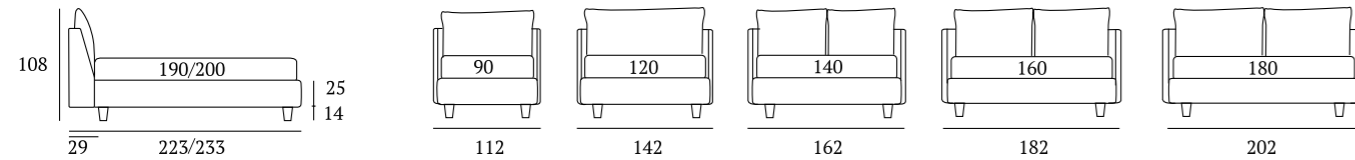

Fun Double

DI SERIE:

Piede in legno **Circle** h cm 6, colore wengè

OPTIONAL:

Piedi in legno **Circle** h cm 6-10, colori bianco, naturale, wengè
Piede in metallo **Steel** h cm 5, finitura cromo
Ruote **Carry**

AS STANDARD:

Circle wooden foot H 6 cm, colour: wenge

OPTIONALS:

Circle wooden foot H 6-10 cm, colours: white, natural, wenge
Steel metal foot H 5 cm, finish: chrome
Carry wheels

Fun Double Compatto

DI SERIE:

AS STANDARD:

Conic wooden foot H 14 cm, colour: wenge

OPTIONALS:

Conic, **Log** wooden feet H 14 cm, colours: white, natural, wenge
Glam, **Peak**, **Max** metal feet H 14 cm, finishes: chrome, white, manganese

Max foot H 14-18 cm, finishes: chrome, white, manganese

Piede Lux H cm 18, finiture cromo, bianco, manganese

Lux foot H 18 cm, finishes: chrome, white, manganese

RUOTE

Ruota Carry H cm 8

Carry wheel, H 8 cm