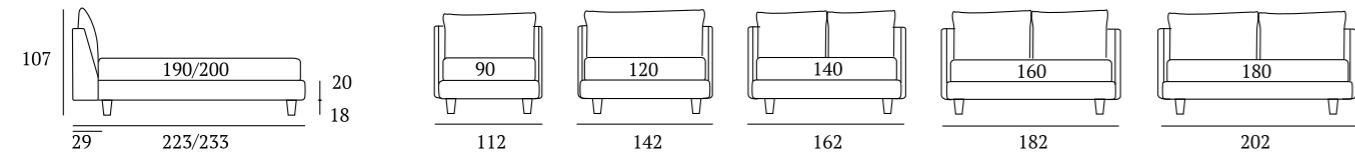

AS STANDARD:

Circle wooden foot H 6 cm, colour: wenge

OPTIONALS:

Circle wooden foot H 6-10 cm, colours: white, natural, wenge
Steel metal foot H 5 cm, finish: chrome
Carry wheels

Fun Double Compatto

DI SERIE:

Piede in legno **Conic** h cm 14, colore wengè

OPTIONAL:

Piedi in legno **Conic**, **Log** h cm 14, colori bianco, naturale, wengè
Piedi in metallo **Glam**, **Peak**, **Max** h cm 14, finiture cromo, bianco, manganese

AS STANDARD:

Conic wooden foot H 14 cm, colour: wenge

OPTIONALS:

Conic, **Log** wooden feet H 14 cm, colours: white, natural, wenge
Glam, **Peak**, **Max** metal feet H 14 cm, finishes: chrome, white, manganese

Fun Double Lift

DI SERIE:

Piede in legno **Conic** h cm 18, colore wengè

OPTIONAL:

Piedi in legno **Conic**, **Log** h cm 18, colori bianco, naturale, wengè
Piedi in metallo **Glam**, **Peak**, **Lux**, **Max** h cm 18, finiture cromo, bianco, manganese