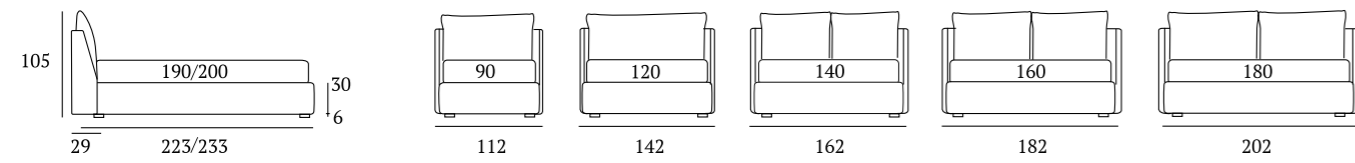

Fun Double

DI SERIE:

Piede in legno **Circle** h cm 6, colore wengè

OPTIONAL:

Piedi in legno **Circle** h cm 6-10, colori bianco, naturale, wengè
Piede in metallo **Steel** h cm 5, finitura cromo
Ruote **Carry**

AS STANDARD:

Circle wooden foot H 6 cm, colour: wenge

OPTIONALS:

Circle wooden foot H 6-10 cm, colours: white, natural, wenge
Steel metal foot H 5 cm, finish: chrome
Carry wheels

Fun Double Compatto

DI SERIE:

AS STANDARD:

Conic wooden foot H 14 cm, colour: wenge

OPTIONALS:

Conic, **Log** wooden feet H 14 cm, colours: white, natural, wenge
Glam, **Peak**, **Max** metal feet H 14 cm, finishes: chrome, white, manganese

Max foot H 14-18 cm, finishes: chrome, white, manganese

Piede Lux H cm 18, finiture cromo, bianco, manganese

Lux foot H 18 cm, finishes: chrome, white, manganese

RUOTE

Ruota Carry H cm 8

Carry wheel, H 8 cm