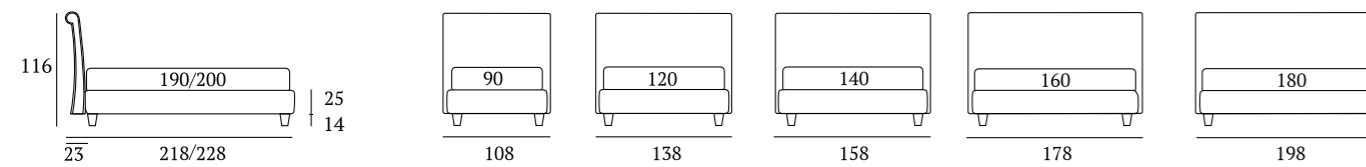

Novel

DI SERIE:
Piede in legno **Circle** h cm 6, colore wengè

OPTIONAL:
Piede in legno **Circle** h cm 6-10, colori bianco, wengè, naturale
Piede in legno **Classic** h cm 10, colori bianco, wengè, naturale
Ruote **Carry**

AS STANDARD:
Circle wooden foot H 6 cm, colour: wenge

OPTIONALS:
Circle wooden foot H 6-10 cm, colours: white, wenge, natural
Classic wooden foot H 10 cm, colours: white, wenge, natural
Carry wheels

Novel Compatto

DI SERIE:
Piede in legno **Conic** h cm 14, colore wengè

OPTIONAL:
Piedi in legno **Conic, Classic, Log** h cm 14, colori bianco, wengè, naturale

AS STANDARD:
Conic wooden foot H 14 cm, colour: wenge

OPTIONALS:
Conic, Classic, Log wooden feet H 14 cm, colours: white, wenge, natural

RUOTE

Ruota Carry H cm 8

Carry wheel, H 8 cm