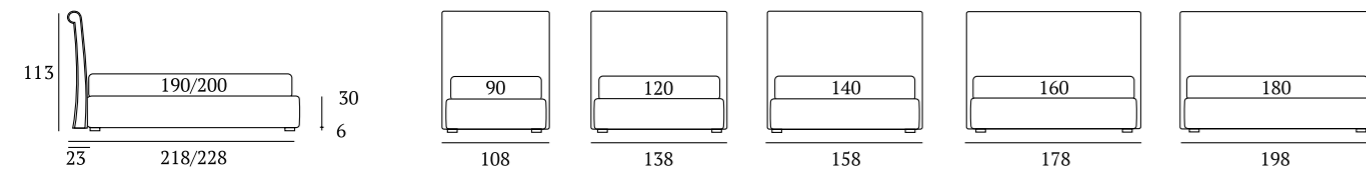

Novel

DI SERIE:
Piede in legno **Circle** h cm 6, colore wengè

OPTIONAL:
Piede in legno **Circle** h cm 6-10, colori bianco, wengè, naturale
Piede in legno **Classic** h cm 10, colori bianco, wengè, naturale
Ruote **Carry**

AS STANDARD:
Circle wooden foot H 6 cm, colour: wenge

OPTIONALS:
Circle wooden foot H 6-10 cm, colours: white, wenge, natural
Classic wooden foot H 10 cm, colours: white, wenge, natural
Carry wheels

Novel Compatto