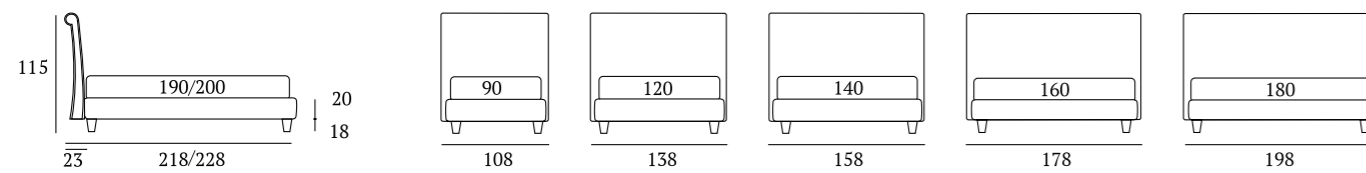

Novel Lift

DI SERIE:
Piede in legno **Conic** h cm 18, colore wengè

OPTIONAL:
Piedi in legno **Conic, Classic, Log** h cm 18, colori bianco, wengè, naturale

AS STANDARD:
Conic wooden foot H 18 cm, colour: wenge

OPTIONALS:
Conic, Classic, Log wooden feet H 18 cm, colours: white, wenge, natural

Tipologie piedi e ruote / Feet and Wheels

PIEDI IN LEGNO

Piede Circle H cm 6-10, colori wengè, naturale, bianco

Circle foot H 6-10 cm, colours: wenge, natural, white

Piede Conic H cm 14-18, colori wengè, naturale, bianco

Conic foot H 14-18 cm, colours: wenge, natural, white

Piede Classic H cm 10, colori wengè, naturale, bianco

Classic foot H 10 cm, colours: wenge, natural, white

Piede Classic H cm 14-18, colori wengè, naturale, bianco

Classic foot H 14-18 cm, colours: wenge, natural, white

Piede Log H cm 14-18, colori wengè, naturale, bianco

Log foot H 14-18 cm, colours: wenge, natural, white

RUOTE

Ruota Carry H cm 8

Carry wheel, H 8 cm