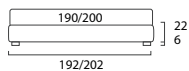

Sommier struttura Filo con rete

DI SERIE:
- piede in legno Cubic h cm 6 colore wengè
SU RICHIESTA:
- piede in legno Cubic h cm 6, colori bianco, naturale, grigio
- piede in legno Circle h cm 6, colori bianco, naturale, wengè
- ruote Carry
- ruote Roll

STANDARD:
- h 6 cm wengè Cubic wooden feet
TO ORDER:
- h 6 cm Cubic wooden feet white, natural or grey
- h 6 cm Circle wooden feet white, natural or wengè
- Carry wheels
- Roll wheels