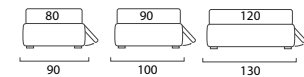

Sommier Sottosopra

DI SERIE:
- piede strutturale in metallo

STANDARD:
- metal structural feet