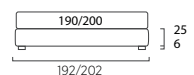

Sommier Filo

DI SERIE:
- piede in legno Cubic h cm 6, colore wengè
SU RICHIESTA:
- piede in legno Cubic h cm 6, colori bianco, naturale, grigio
- piede in legno Circle h cm 6, colori bianco, naturale, wengè
- ruote Carry
- ruote Roll

STANDARD:
- h 6 cm Cubic wooden feet wengè
TO ORDER:
- h 6 cm Cubic wooden feet white, natural or grey
- h 6 cm Circle wooden feet white, natural or wengè
- Carry wheels
- Roll wheels