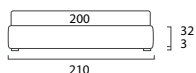

Sommier Sottosopra con sistema Fast

DI SERIE:
- piede strutturale in metallo

STANDARD:
- metal structural feet