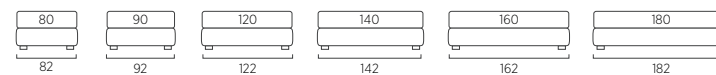

Sommier Filo

DI SERIE:
- piede in legno Cubic h cm 6, colore wengè
SU RICHIESTA:
- piede in legno Cubic h cm 6, colori bianco, naturale, grigio
- piede in legno Circle h cm 6, colori bianco, naturale, wengè
- ruote Carry
- ruote Roll

STANDARD:
- h 6 cm Cubic wooden feet wengè
TO ORDER:
- h 6 cm Cubic wooden feet white, natural or grey
- h 6 cm Circle wooden feet white, natural or wengè
- Carry wheels
- Roll wheels