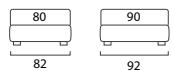

Sommier struttura Filo con rete

DI SERIE:
- piede in legno Cubic h cm 6 colore wengè
SU RICHIESTA:
- piede in legno Cubic h cm 6, colori bianco, naturale, grigio
- piede in legno Circle h cm 6, colori bianco, naturale, wengè
- ruote Carry
- ruote Roll

STANDARD:
- h 6 cm wengè Cubic wooden feet
TO ORDER:
- h 6 cm Cubic wooden feet white, natural or grey
- h 6 cm Circle wooden feet white, natural or wengè
- Carry wheels
- Roll wheels